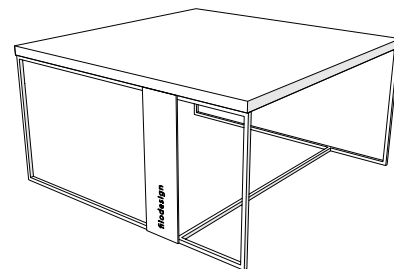

QUADRO

QUA 6033 MR

QUA 6033 ROVR

Coffee table cm 60x60x33 H

design Arch. Michela Gerlo e Arch. Luca Lobati

Coffee table for living room with painted steel structure and wood or marble plan.

Dimensions: 60 x 60 x h 33 cm.

Weight: 30 kg.

Material: White matt painted steel structure or rust painted structure.
White Carrara marble or Oak wood for plan.

Details: Very easy to assemble. Instructions are included in the packaging of assembly.