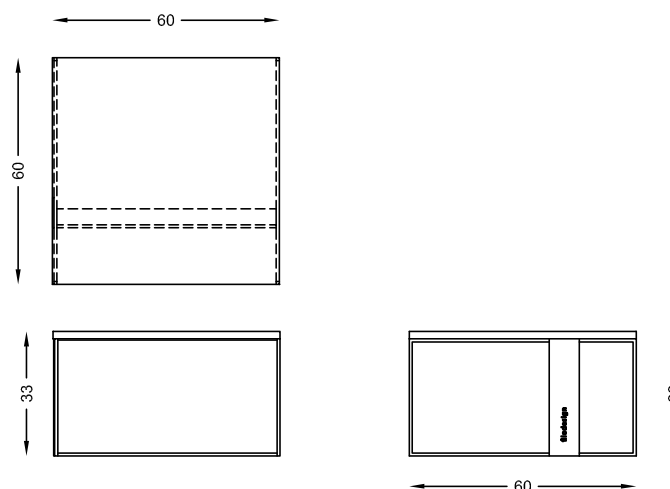

QUADRO

QUA 6033 MR

QUA 6033 ROVR

Coffee table cm 60x60x33 H

design Arch. Michela Gerlo e Arch. Luca Lobati

Coffee table for living room with painted steel structure and wood or marble plan.

Dimensions: 60 x 60 x h 33 cm.

Weight: 30 kg.

Material: White matt painted steel structure or rust painted structure.
White Carrara marble or Oak wood for plan.

Details: Very easy to assemble. Instructions are included in the packaging of assembly.

White

Rust

DIMENSIONS (cm)

filodesign®

rev. DS QUA6033 EN - 1117

Filodesign s.a.s. - Via Baudenile 3 - 10040 Leini - Torino - Italy

<http://www.filodesign.it> - info@filodesign.it

The company Filodesign s.a.s. reserves the right to make modifications without prior notice. Any reproduction, even partial, is strictly prohibited.