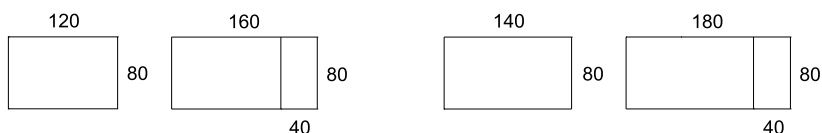

Simple

Design Centro Stile Point

Tavolo allungabile con struttura fissa in metallo verniciato epossidico. Meccanismo di apertura montato su guide in alluminio. Piano in laminato o melaminico sp. 18 mm o vetro temperato "Glue Point" sp. 6 mm. Allunga pezzo unico in laminato o melaminico sp. 18 mm alloggiata sotto il piano.

1 COD. 08SI2120 L.120XP.80XH.75

posti 4-5
seats

2 COD. 08SI2140 L.140XP.80XH.75

posti 4-6
seats

Pointhouse

Extension table with fixed structure. Epoxy painted metal structure. Opening system mounted on aluminium slides. Glass top "Glue Point" 6 mm thick, laminated or melamine 18 mm thick. Laminate or melamine single piece extension 18 mm thick, sitting under the top.