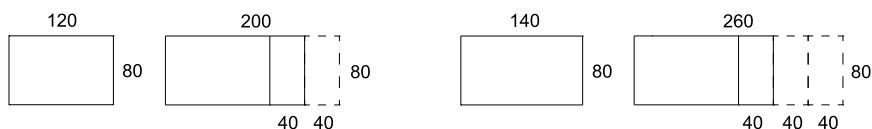

Pointhouse

Extension table with epoxy painted metal structure. Modular opening system mounted on aluminium guides, with the possibility of inserting up to 3 extensions, in the version from 140. Glass top "Glue Point" 6 mm thick, laminated or melamine 18 mm thick. Laminated or melamine extensions 18 mm thick, sitting under the top.

1 COD. 08SI3120 L.120XP.80XH.75

posti 4-6
seats

2 COD. 08SI3140 L.140XP.80XH.75

posti 4-8
seats

Numero colli
pieces

UNA ALLUNGA DI SERIE

Struttura/gambe: metallo verniciato

Structure/legs: painted steel